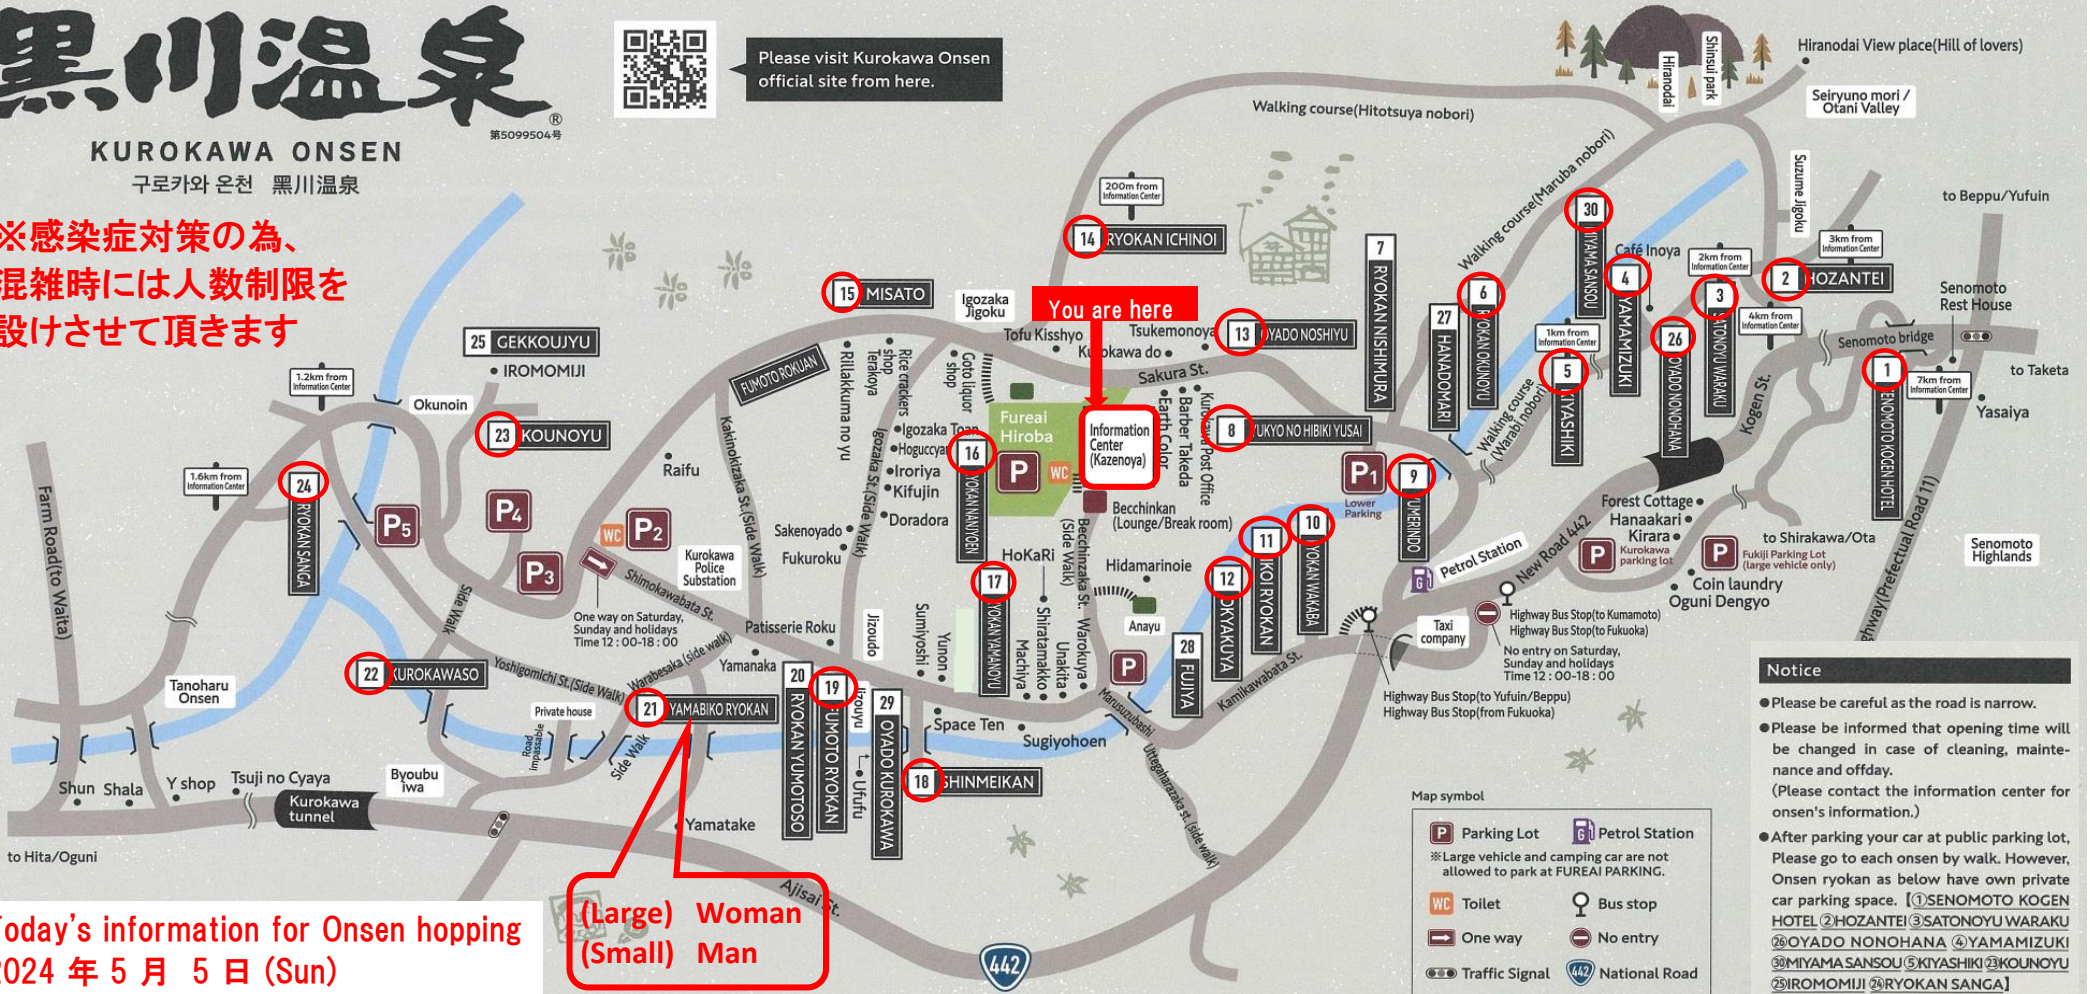

# 黒川温泉

KUROKAWA ONSEN

구로카와 온천 黒川温泉

Please visit Kurokawa Onsen official site from here.

※感染症対策の為、  
混雑時には人数制限を  
設けさせていただきます

Today's information for Onsen hopping  
2024年5月5日(Sun)

(Large) Woman  
(Small) Man

- Notice**
- Please be careful as the road is narrow.
  - Please be informed that opening time will be changed in case of cleaning, maintenance and offday. (Please contact the information center for onsen's information.)
  - After parking your car at public parking lot, Please go to each onsen by walk. However, Onsen ryokan as below have own private car parking space. [①SENOMOTO KOGEN HOTEL ②HOZANTEI ③SATONOYU WARAKU ④OYADO NONOHANA ④YAMAMIZUKI ⑤MIYAMA SANSOU ⑤KIYASHIKI ⑥KOUNOYU ⑥IROMOMIJI ⑥RYOKAN SANGA]

旅館名	TEL(0967)	入浴時間	旅館名	TEL(0967)	入浴時間	旅館名	TEL(0967)	入浴時間	旅館名	TEL(0967)	入浴時間	旅館名	TEL(0967)	入浴時間
⑩ RYOKAN YUMOTOSO	44-0216	×	⑭ RYOKAN ICHINOI	44-0881	10:00-15:00	⑩ RYOKAN WAKABA	44-0500	8:30-10:00 11:30-20:30	⑤ KIYASHIKI	44-0326	13:00-18:00	① SENOMOTO KOGEN HOTEL	44-0121	8:30-10:00 11:00-17:00
⑪ YAMABIKO RYOKAN	44-0311	○	⑮ MISATO	44-0331	○	⑪ IKOI RYOKAN	44-0552	○	⑥ RYOKAN OKUNOYU	44-0021	8:30-20:00	② HOZANTEI	44-0059	11:00-15:00
⑫ KUROKAWASO	44-0211	10:30-15:00	⑯ RYOKAN NANJOEN	44-0553	○	⑫ OYADO NONOHANA	44-0595	8:30-10:00 14:00-21:00	⑦ RYOKAN NISHIMURA	44-0753	closed	③ SATONOYU WARAKU	44-0690	10:00-14:00
⑬ KOUNOYU	48-8700	○	⑰ RYOKAN YAMANOYU	44-0017	16:00-21:00	⑬ OKYAKUYA	44-0454	○	⑧ YUKYO NO HIBIKI YUSAI	050-3613-3567	18:00-21:00	⑨ OYADO KUROKAWA	44-0651	N/A
⑭ RYOKAN SANGA	44-0906	○	⑱ SHINMEIKAN	44-0916	10:30-15:00	⑭ OYADO NOSHIYU	44-0308	10:00-14:00 15:00-18:00	⑨ YUMERINDO	44-0321	8:30-19:00	④ YAMAMIZUKI	44-0336	10:00-15:00
⑮ GEKKOUJYU	050-3613-2324	×	⑲ FUMOTO RYOKAN	44-0918	○	⑲ FUJIYA	48-8117	N/A	⑰ YUMERINDO HANADOMARI	44-0322	N/A	⑩ MIYAMA SANSOU	44-1101	Cash only 10:00-15:00