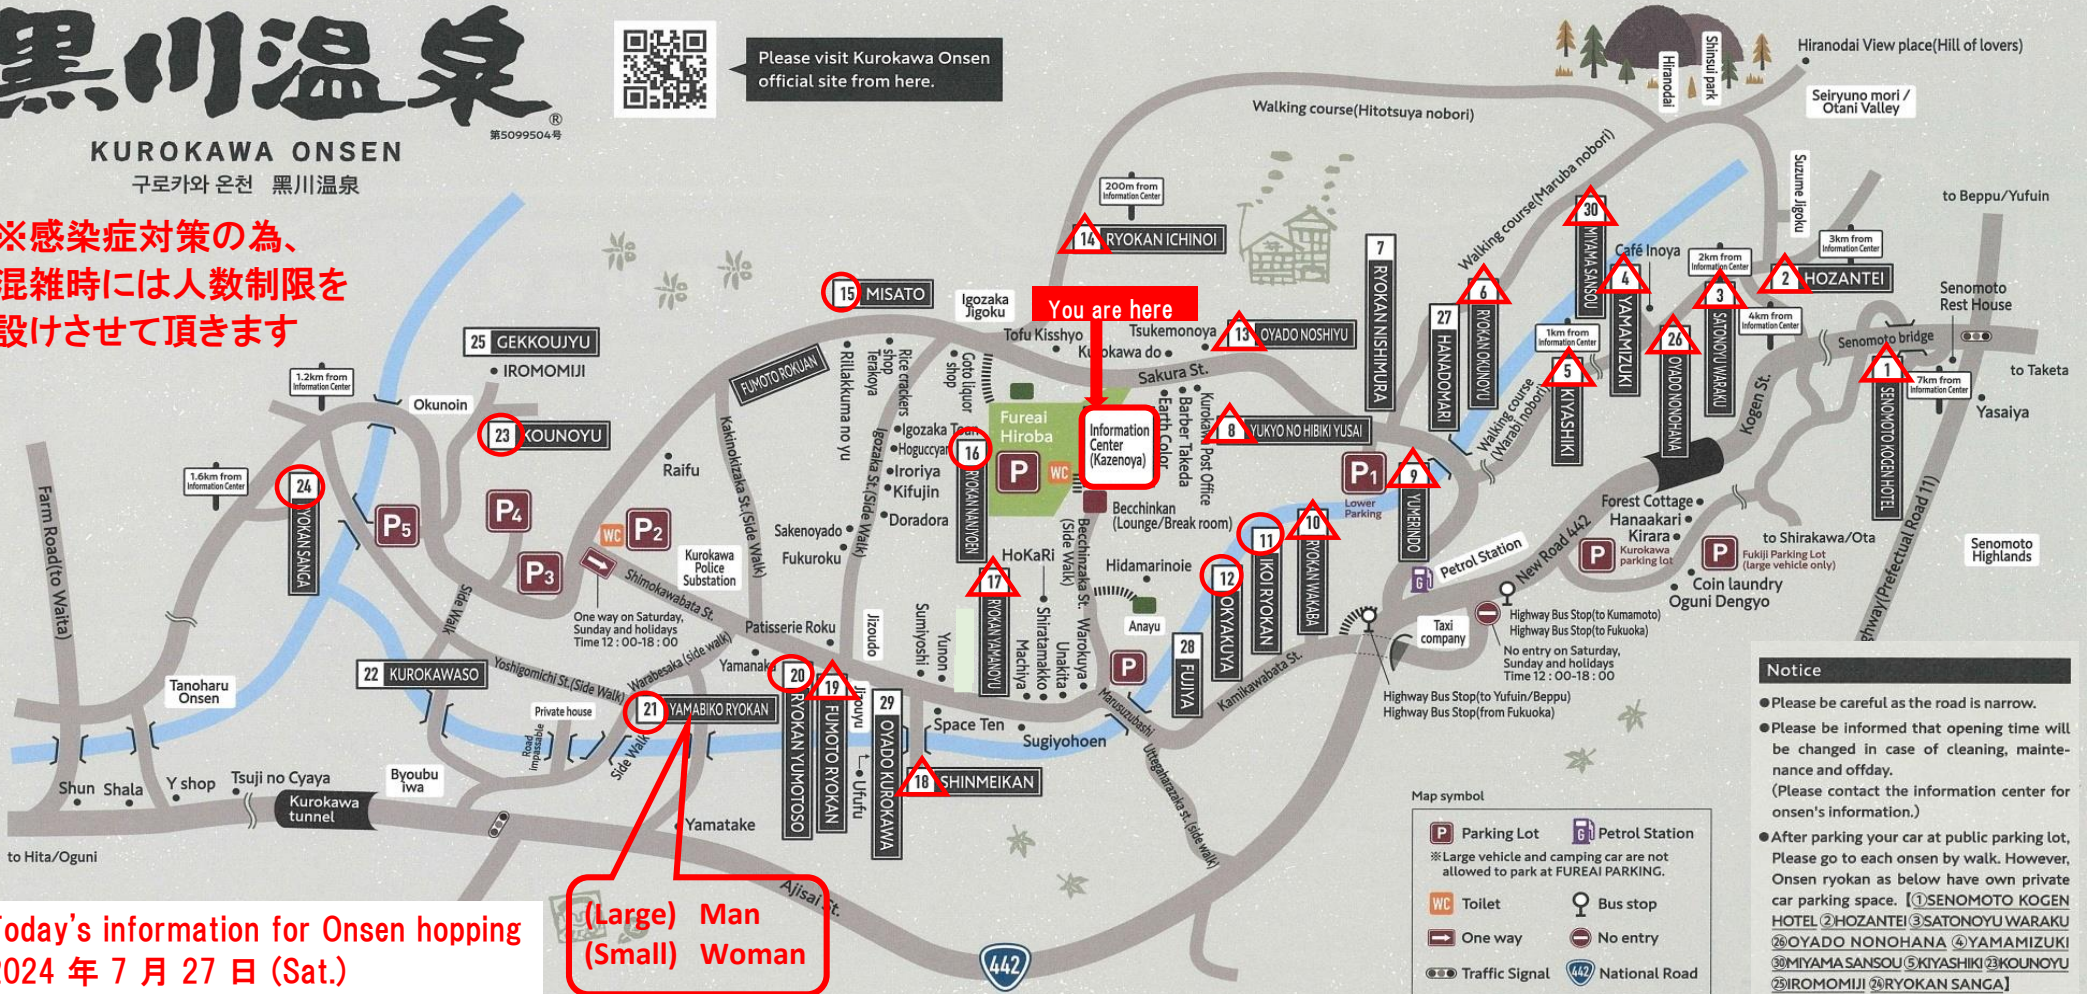

黒川温泉

KUROKAWA ONSEN

구로카와 온천 黒川温泉

Please visit Kurokawa Onsen official site from here.

※感染症対策の為、
混雑時には人数制限を
設けさせていただきます

Today's information for Onsen hopping
2024年7月27日 (Sat.)

(Large) Man
(Small) Woman

旅館名	TEL(0967)	入浴時間	旅館名	TEL(0967)	入浴時間	旅館名	TEL(0967)	入浴時間	旅館名	TEL(0967)	入浴時間	旅館名	TEL(0967)	入浴時間
⑩ RYOKAN YUMOTOSO	44-0216	○	⑭ RYOKAN ICHINOI	44-0881	10:00-15:00	⑩ RYOKAN WAKABA	44-0500	8:30-10:00 11:30-21:00	⑤ KIYASHIKI	44-0326	11:00-18:00	① SENOMOTO KOGEN HOTEL	44-0121	8:30-10:00 11:00-17:00
⑪ YAMABIKO RYOKAN	44-0311	○	⑮ MISATO	44-0331	○	⑪ IKOI RYOKAN	44-0552	○	⑥ RYOKAN OKUNOYU	44-0021	8:30-20:00	② HOZANTEI	44-0059	11:00-15:00
⑫ KUROKAWASO	44-0211	×	⑯ RYOKAN NANJOEN	44-0553	○	⑫ OYADO NONOHANA	44-0595	8:30-10:00 13:00-21:00	⑦ RYOKAN NISHIMURA	44-0753	closed	③ SATONOYU WARAKU	44-0690	9:00-14:00
⑬ KOUNOYU	48-8700	○	⑰ RYOKAN YAMANOYU	44-0017	16:00-21:00	⑬ OKYAKUYA	44-0454	○	⑧ YUKYO NO HIBIKI YUSAI	050-3613-3567	15:00-21:00	④ OYADO KUROKAWA	44-0651	N/A
⑭ RYOKAN SANGA	44-0906	○	⑱ SHINMEIKAN	44-0916	10:30-15:00	⑭ OYADO NOSHIYU	44-0308	10:00-18:00	⑨ YUMERINDO	44-0321	8:30-16:00	⑤ YAMAMIZUKI	44-0336	10:00-15:00
⑮ GEKKOUJYU	050-3613-2324	×	⑲ FUMOTO RYOKAN	44-0918	17:00-21:00	⑮ FUJIYA	48-8117	N/A	⑰ YUMERINDO HANADOMARI	44-0322	N/A	⑥ MIYAMA SANSOU	44-1101	Cash only 10:00-15:00

○ ⇒ 8:30~21:00 open   × ⇒ Closed

KurokawaOnsen Information Center TEL+81-967-44-0076