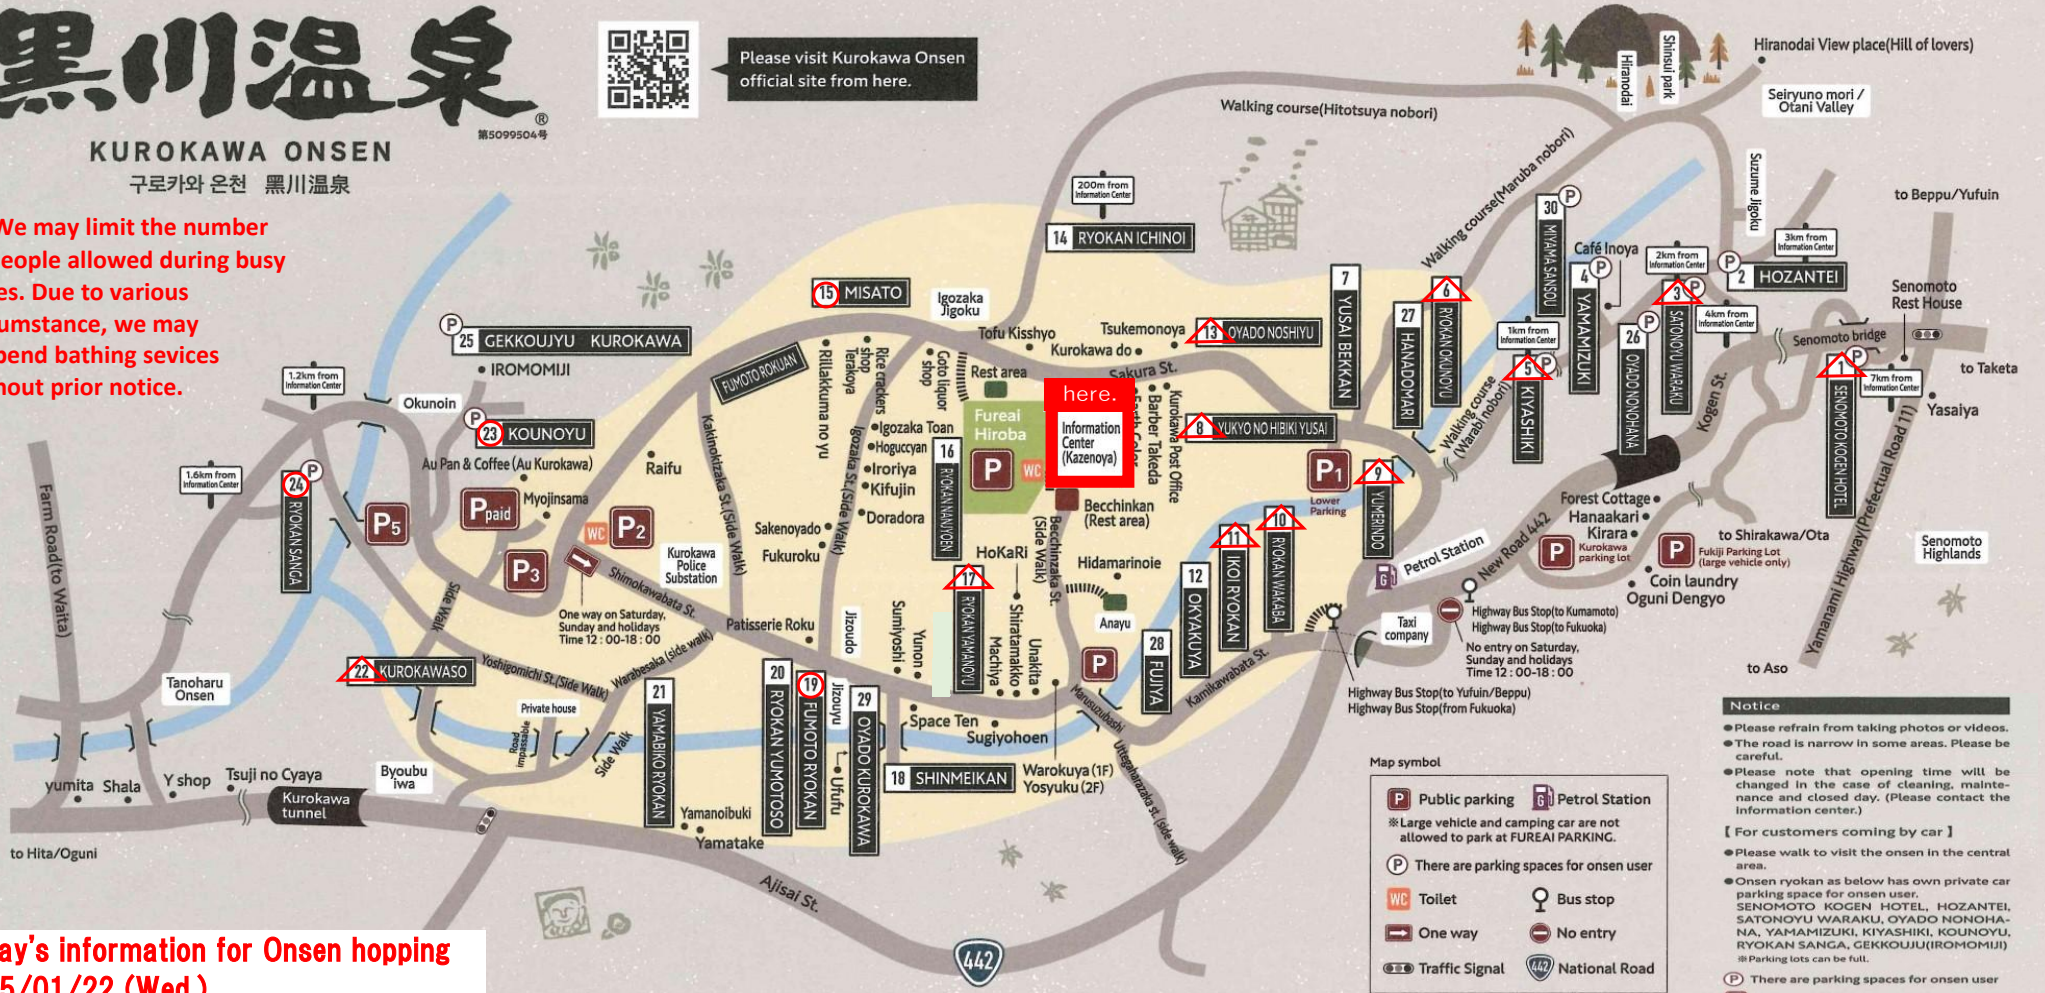

黒川温泉

KUROKAWA ONSEN

구로카와 온천 黒川温泉

Please visit Kurokawa Onsen official site from here.

※ We may limit the number of people allowed during busy times. Due to various circumstance, we may suspend bathing services without prior notice.

Today's information for Onsen hopping 2025/01/22 (Wed.)

| 旅館名 | TEL(0967) | 入浴時間 | 旅館名 | TEL(0967) | 入浴時間 | 旅館名 | TEL(0967) | 入浴時間 | 旅館名 | TEL(0967) | 入浴時間 | 旅館名 | TEL(0967) | 入浴時間 |
|--------------------|---------------|--------------------|--------------------|-----------|---------------------------|-------------------|-----------|---------------------------|-------------------------|---------------|-------------|------------------------|-----------|-------------|
| 20 RYOKAN YUMOTOSO | 44-0216 | × | 14 RYOKAN ICHINOI | 44-0881 | × | 10 RYOKAN WAKABA | 44-0500 | 8:30-10:00 11:30-21:00 | 5 KIYASHIKI | 44-0326 | 11:00-18:00 | 1 SENOMOTO KOGEN HOTEL | 44-0121 | 15:00-21:00 |
| 21 YAMABIKO RYOKAN | 44-0311 | × | 15 MISATO | 44-0331 | ○ | 11 IKOI RYOKAN | 44-0552 | 10:30-21:00 | 6 RYOKAN OKUNOYU | 44-0021 | 8:30-20:00 | 2 HOZANTEI | 44-0059 | × |
| 22 KUROKAWASO | 44-0211 | 10:30-21:00 | 16 RYOKAN NANJYOEN | 44-0553 | × | 26 OYADO NONOHANA | 44-0595 | × | 7 RYOKAN NISHIMURA | 44-0753 | closed | 3 SATONOUYU WARAKU | 44-0690 | 15:00-20:00 |
| 23 KOUNOYU | 48-8700 | ○ | 17 RYOKAN YAMANOYU | 44-0017 | 8:30-10:00 13:00-20:30 | 12 OKYAKUYA | 44-0454 | × | 8 YUKYO NO HIBIKI YUSAI | 050-3613-3567 | 15:00-21:00 | 29 OYADO KUROKAWA | 44-0651 | N/A |
| 24 RYOKAN SANGA | 44-0906 | ○ | 18 SHINMEIKAN | 44-0916 | × | 13 OYADO NOSHIYU | 44-0308 | 15:00-18:00 | 9 YUMERINDO | 44-0321 | 8:30-19:00 | 4 YAMAMIZUKI | 44-0336 | × |
| 25 GEKKOUJYU | 050-3613-2324 | Under Construction | 19 FUMOTO RYOKAN | 44-0918 | ○ | 28 FUJIYA | 48-8117 | N/A | 27 YUMERINDO HANADOMARI | 44-0322 | N/A | 30 MIYAMA SANSOU | 44-1101 | × |